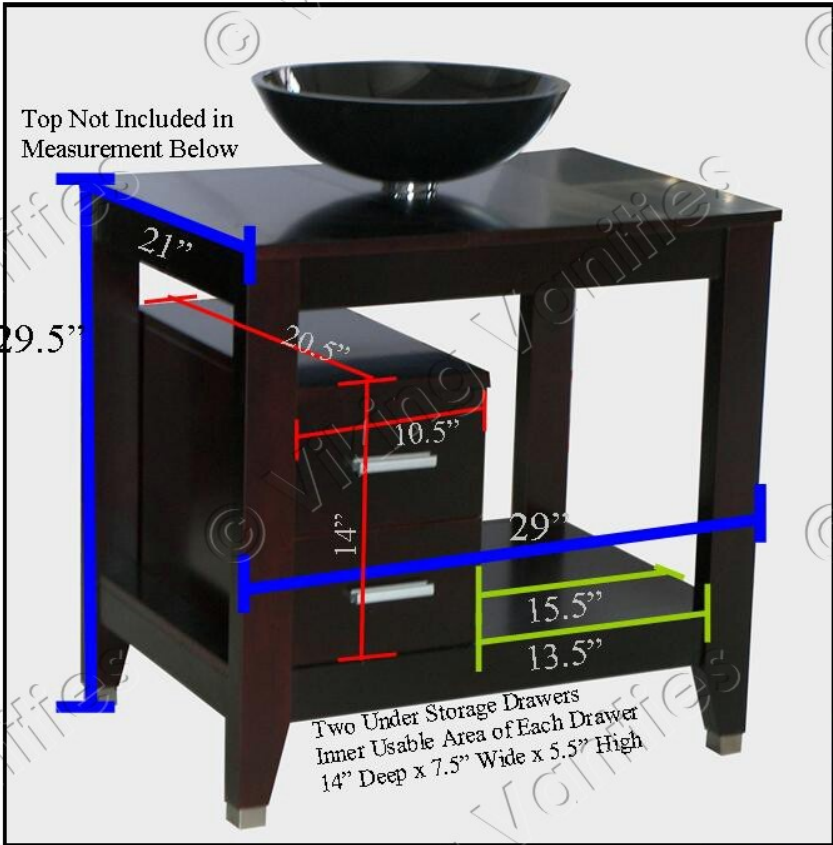

DKE051 Specs

Viking Vanities	Viking Vanities
Wenge Finish Only Available For This Model Manufactured by VikingVanities.com