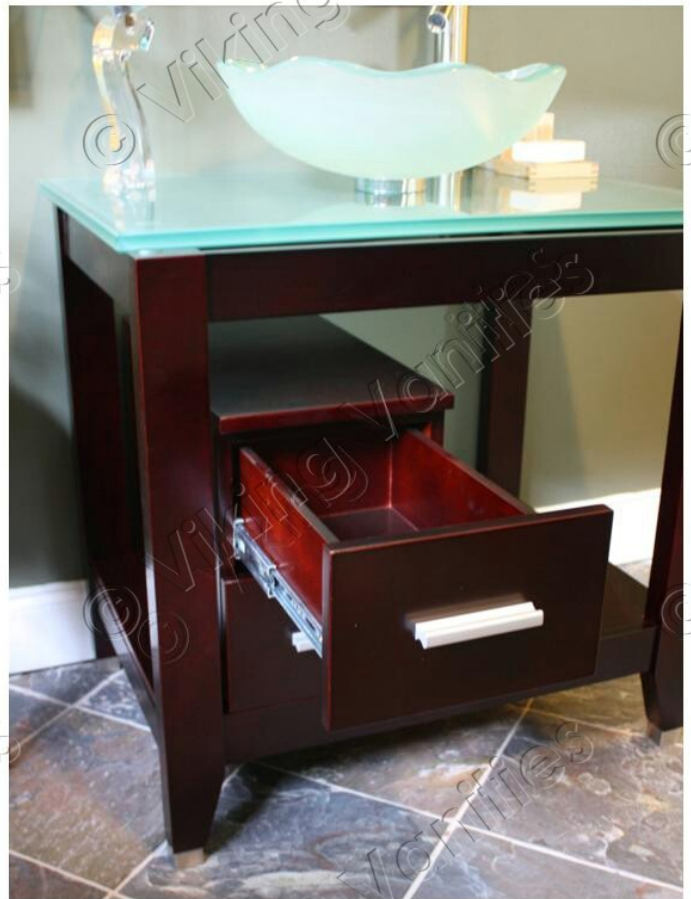

# DKE051 Specs

Viking Vanities	Viking Vanities
<p><b>Wenge Finish Only</b>  <b>Available For This Model</b>                  Manufactured by VikingVanities.com</p>	

**Stone Vanity Tops**  
**Stocked Options**

Absolute Black

Honey Onyx

Crema Marfil

21" & 31"

Beige Travertine

**Special Order Options**

Dark Emperador

Blue Pearl

Grey Carrara

**Glass Top Options**

Frosted Glass

Black Glass

Clear Glass

Red Glass

Silver Glass

21" & 31"

Viking Vanities