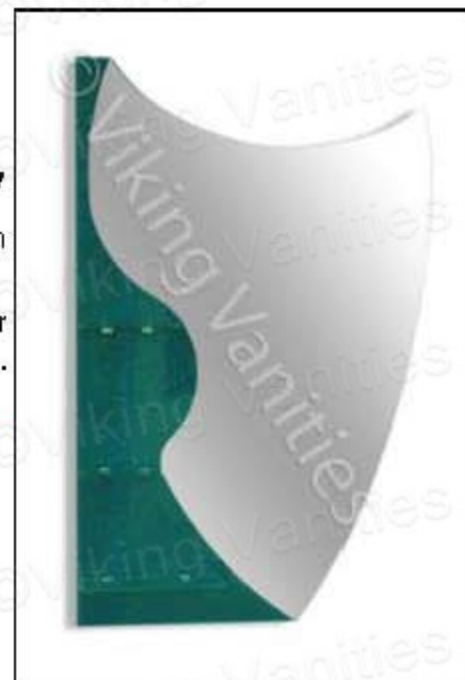

MSRP \$150

Model # VVMRN12V

23.5 Wide x 34.75" High

This abstract mirror features a metal surround and tempered glass shelves.

MSRP \$170

Model # VVMRAO59V

21" Wide x 31" High

This abstract mirror features abstract etching.

MSRP \$150

Model # VVMRN27V

25.5" Wide x 31.5" High

This abstract mirror features metal finishing and a tempered glass shelf.

MSRP \$150

Model # VVMRN91V

21.25" Wide x 33.75" High

This abstract mirror features hand painted color and tempered glass shelves.

MSRP \$135

Model # VVMRN16V

27.5" Wide x 31.5" High

This abstract mirror features metal finishes and tempered glass shelves.

MSRP \$170

Model # VVMR129V

23.75 Wide x 31" High

This oval shaped mirror features a clear abstract tempered glass surround with white painted flecks.